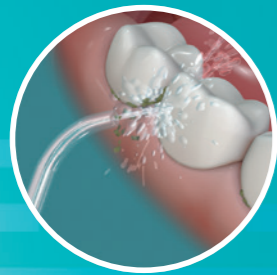

*vs string floss and vs brushing alone.

blast water flosser

The fun and easy way for your patients to floss

Available from

Only **1 in 4**
 Australians **floss daily***

Meet **blast**

Help your patients create a
 better flossing routine

Blasts away plaque
 between teeth and
 along the gums

Gentle cleaning
 and helps improve
 gum health

Easy for patients to
 clean around braces
 and dental work

What makes the Colgate Blast Water Flosser different?

Its portable and uniquely patented design, combined with easy to use controls will encourage your patients to clean their in-betweens and achieve a cleaner feeling than brushing alone.

The Blast Water Flosser has been designed to be simple and effective for people who are new to water flossing with its easy power flossing that's good and gentle for gums.